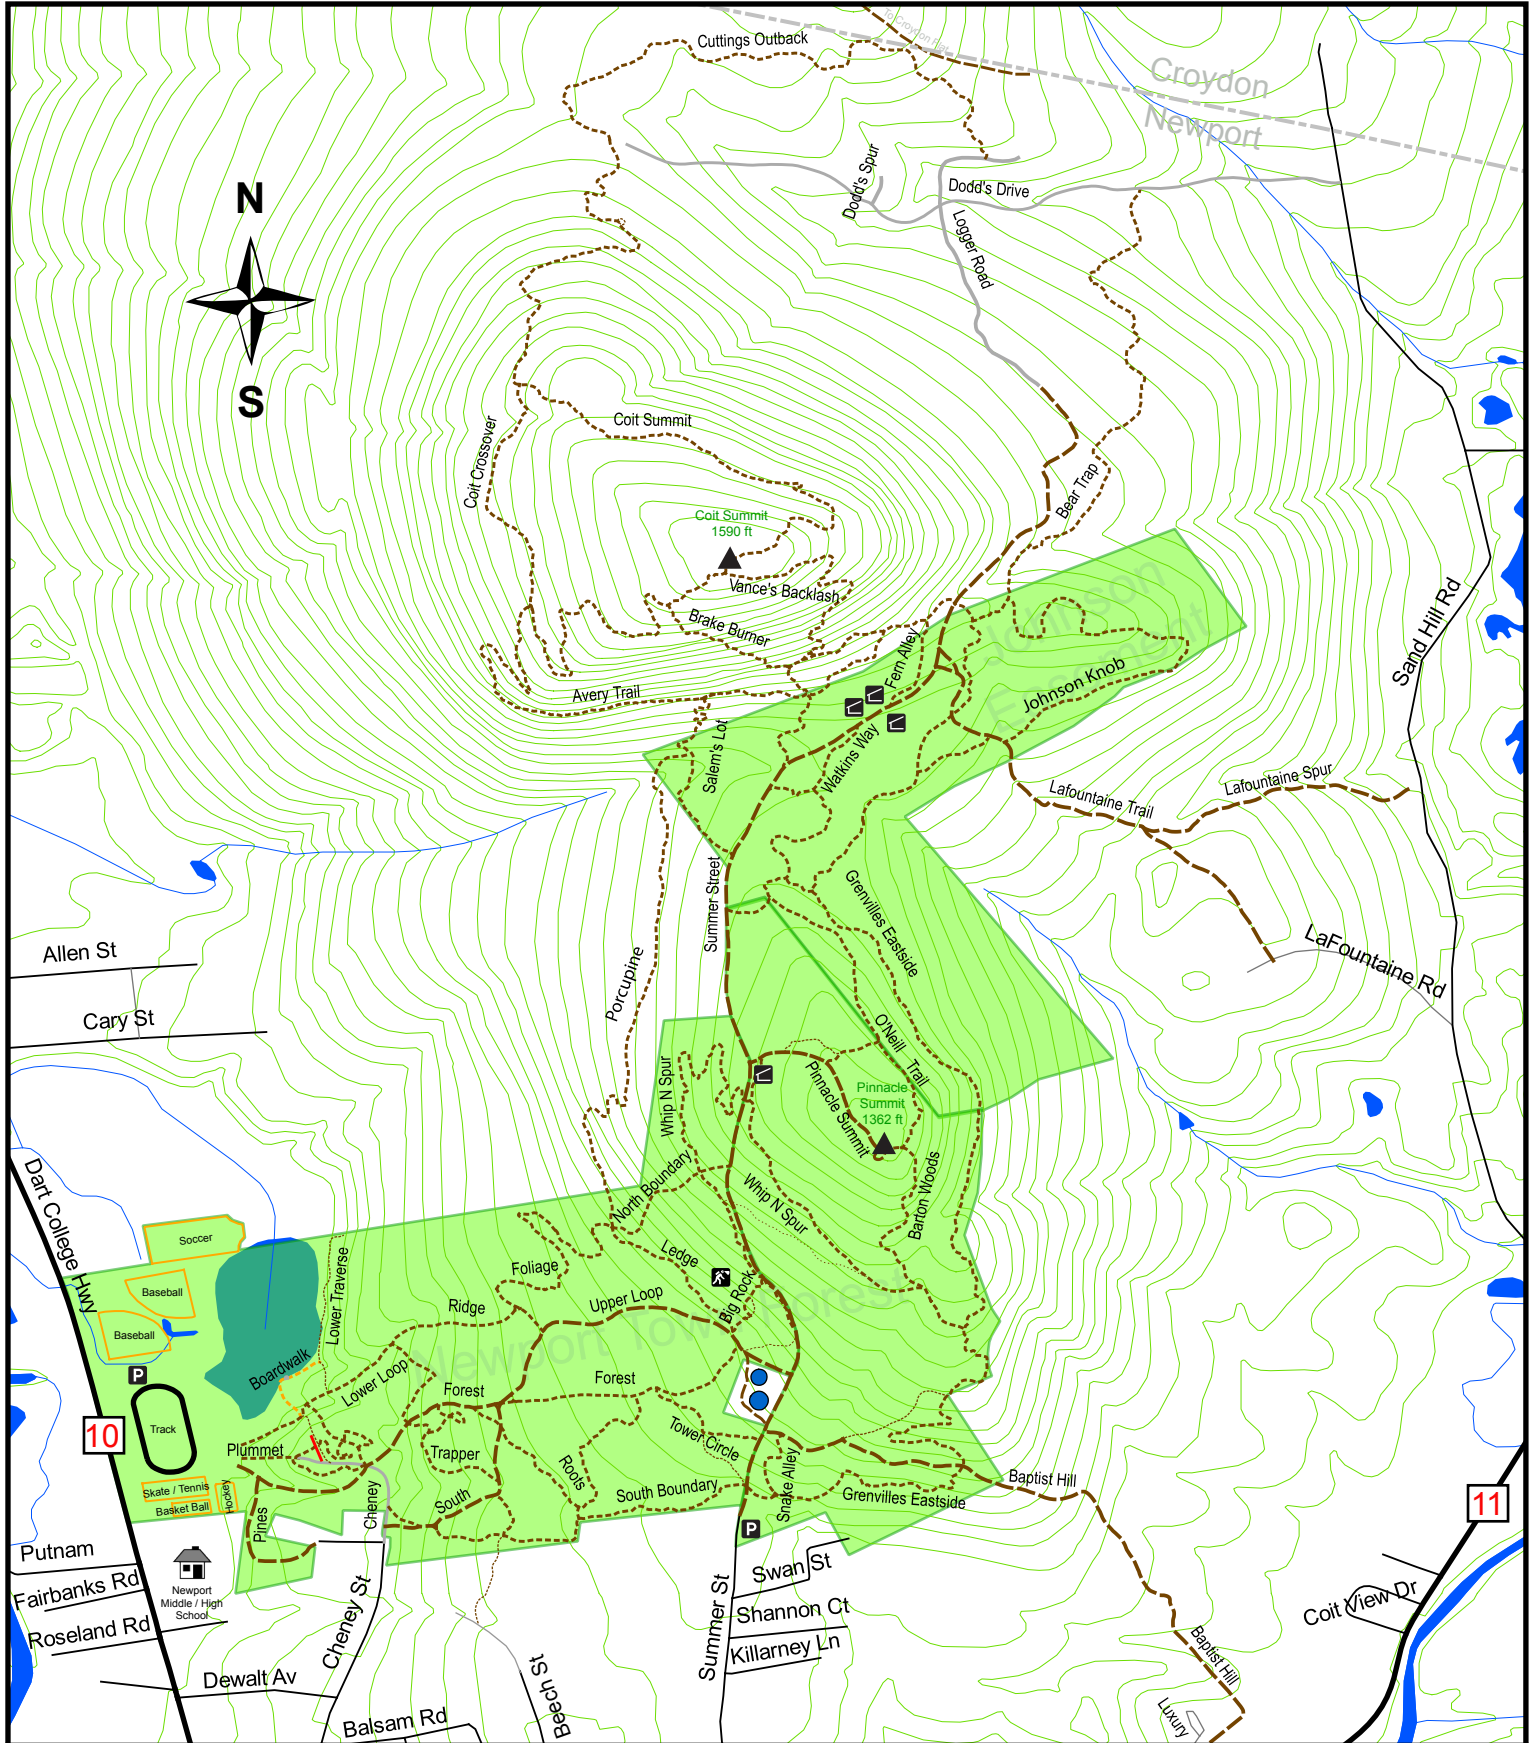

Newport Town Forest & Adjacent Trails

LEGEND

- ▲ Summit
- P Parking
- ⛕ Cave
- 🏠 Historic Foundation

- Water Tower
- Stream
- Water Body
- Conservation Area

- - - Trail - Single Track
- Trail - Double Track
- - - Dirt Road
- Paved Road

GPS Trail Data: Ryan O'Brien
 Cartographer: Ryan O'Brien
 GRANIT DATA, NAD 83
 Contour Interval: 20 ft

0 1/2mi